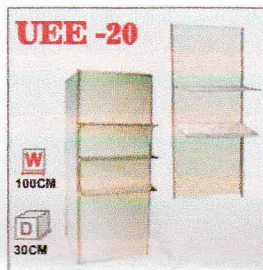

UEE -18

W  
59CM  
H  
200CM  
D  
50CM

Glass Showcase

UEE -19

W  
100CM  
H  
200CM  
D  
50CM

Glass Showcase

UEE -20

W  
100CM  
D  
30CM

Shelf - Glass / Wooden

UEE -21

W  
96.5CM  
H  
244CM

Independant Panel

UEE -22

W  
127CM  
H  
169CM

Garment Stand

UEE -23

W  
95CM  
H  
206CM

Lockable System Door

UEE -24

W  
30CM  
H  
120CM  
D  
40CM

Brochure Stand

UEE -25

W  
75CM  
H  
90CM  
D  
50CM

Fridge