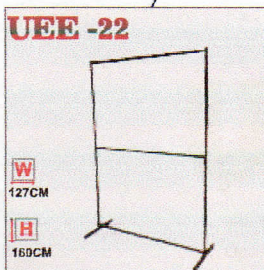

UEE -10

W  
100CM  
H  
70CM  
D  
50CM

Side Rack (Lockable Podium)

UEE -11

W  
50CM  
H  
50CM  
D  
50CM

Podium -

UEE -12

W  
50CM  
H  
70CM  
D  
50CM

UEE -18

W  
59CM  
H  
200CM  
D  
50CM

Glass Showcase

UEE -19

W  
100CM  
H  
200CM  
D  
50CM

Glass Showcase

UEE -20

W  
100CM  
D  
30CM

Shelf - Glass / Wooden

UEE -21

W  
96.5CM  
H  
244CM

Independant Panel

UEE -22

W  
127CM  
H  
169CM

Garment Stand

UEE -23

W  
95CM  
H  
206CM

Lockable System Door

UEE -24

W  
30CM  
H  
120CM  
D  
40CM

Brochure Stand

UEE -25

W  
75CM  
H  
90CM  
D  
50CM

Fridge