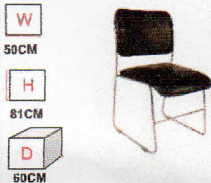

UEE -41

Novia Chair