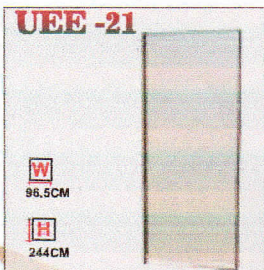

UEE -18

W  
59CM  
H  
200CM  
D  
50CM

Glass Showcase

UEE -19

W  
100CM  
H  
200CM  
D  
50CM

Glass Showcase

UEE -20

W  
100CM  
D  
30CM

Shelf - Glass / Wooden

UEE -21

W  
96.5CM  
H  
244CM

Independant Panel

UEE -22

W  
127CM  
H  
169CM

Garment Stand

UEE -23

W  
95CM  
H  
206CM

Lockable System Door

UEE -24

W  
30CM  
H  
120CM  
D  
40CM

Brochure Stand

UEE -25

W  
75CM  
H  
90CM  
D  
50CM

Fridge