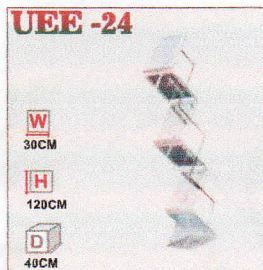

UEE -10

W  
100CM  
H  
70CM  
D  
50CM

Side Rack (Lockable Podium)

UEE -11

W  
50CM  
H  
50CM  
D  
50CM

Podium -

UEE -12

W  
50CM  
H  
70CM  
D  
50CM

UEE -18

W  
59CM  
H  
200CM  
D  
50CM

Glass Showcase

UEE -19

W  
100CM  
H  
200CM  
D  
50CM

Glass Showcase

UEE -20

W  
100CM  
D  
30CM

Shelf - Glass / Wooden

UEE -21

W  
96.5CM  
H  
244CM

Independant Panel

UEE -22

W  
127CM  
H  
169CM

Garment Stand

UEE -23

W  
95CM  
H  
206CM

Lockable System Door

UEE -24

W  
30CM  
H  
120CM  
D  
40CM

Brochure Stand

UEE -25

W  
75CM  
H  
90CM  
D  
50CM

Fridge